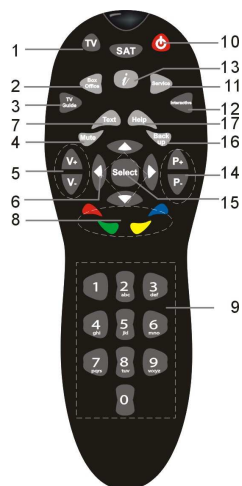

Key function

1. **TV:** Sets your TVRCSAT-RS remote control to operate your TV.
2. **Box Office:** Shows the Box Office screen.
3. **TV Guide:** Shows the TV Guide screen.
4. **Mute:** Turns your TV's sound off and on.
5. **V+ and V-:** Changes your TV's volume.
6. **Arrows:** Move the highlight around the screen to select the option you want.
7. **Text:** Switches to text mode.